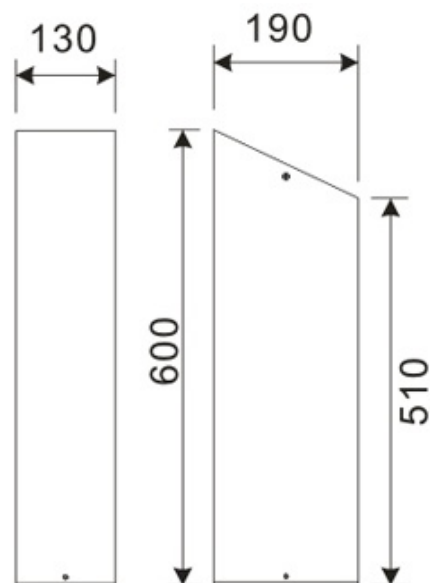

LED Exterior Lighting – LR-E00027

Model No.	LR-E00027
LED Type	CREE XRE
LED Q'TY.	15
Beam Angle	30°
Minimum luminous flux(lm)	1350
Voltage	120V
LED Watt	15W
Environmental Temperature	- 20~60°C
Environmental Humidity	0%-95%
Safety Class	I
Safety Type	IP65
Material	Aluminium
Driver	Included